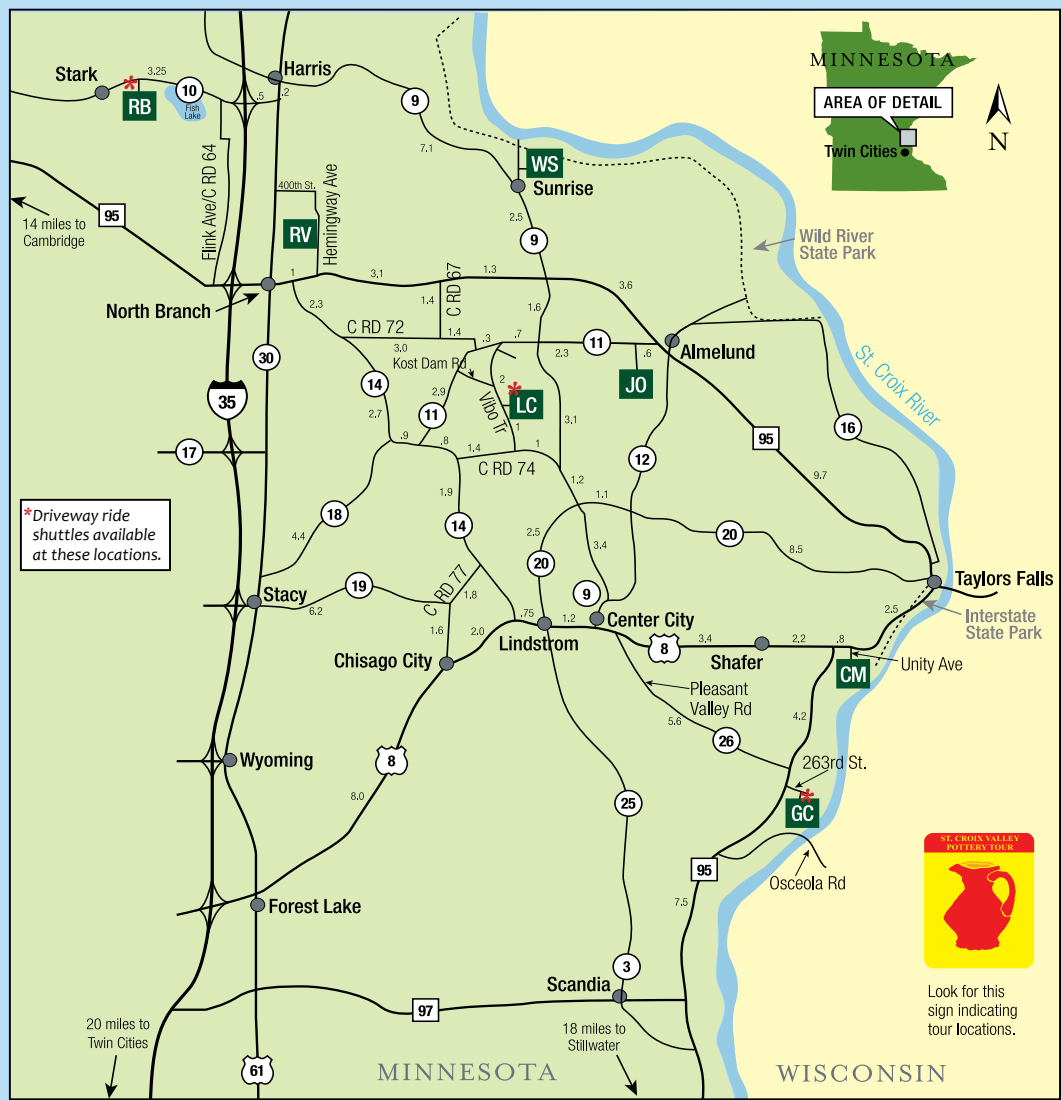

Hours: Friday 10 am to 6 pm Saturday 10 am to 6 pm Sunday 10 am to 5 pm

LOCATIONS

LC Linda Christianson
651-257-2374
35703 Vibo Trail,
Lindstrom, MN 55045
Linda@christianson
pottery.com
Showroom always open

CM Connee Mayeron
651-465-7085
29615 Unity Avenue,
Shafer, MN 55074
connee@mayeroncowles.com

GC Guillermo Cuellar
651-213-1073
18855 263rd Street
Shafer, MN 55074
guillermo@guillermopottery.com
Showroom always open

WS Will Swanson
651-674-4555
41421 Ferry Road, Sunrise
Harris, MN 55032
will@willswanson.com
janel@janeljacobson.com
Showroom open most days

RB Robert Briscoe
651-674-4656
2785 Stark Road,
Harris, MN 55032
rlbriscoe@gmail.com
New showroom always open

JO Jeff Oestreich
651-583-2532
36835 Pottery Trail
Taylors Falls, MN 55084
jeffo@frontiernet.net
Showroom open all year

RV Richard Vincent
651-674-7935
39388 Hemingway Avenue,
North Branch, MN 55056
r-bvincent@msn.com
New showroom by appt.

www.minnesotapottery.com

Scan the QR Code
squares to view
individualized maps
to each destination.

Friday 10 - 6; Saturday 10 - 6; Sunday 10 - 5

May 8, 9, 10, 2015